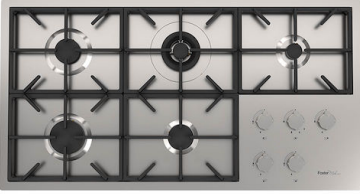

Faucet Capri

Faucets

Code: 8467 005

Single lever mixer tap with rotating barrel and extractable shower head.
Polished finish.

DETAILS

Material Brass

Texture Polished

Cartridge With ceramic discs

Rotating angle 180°

Mixer hole $\varnothing 1 \frac{3}{8}''$

Max worktop thickness $1 \frac{49}{64}''$

Max flowrate 1.75 GPM (6,6 Lt/Min)

Mixer type Single lever faucet with rotating barrel and extractable double jet shower

Notes: Strengthening plate included

FEATURES

Rotating angle All the taps have a wide angle of rotation. Some models even permit a full 360° rotation.

Strengthening plate Foster's mixer taps are equipped with the strengthening plate that offers perfect stability on any sink.

Double jet (flow and rain) Several models are equipped with a switch to easily change the flow from continuous to shower.

TECHNICAL DATA

RECOMMENDED PAIRINGS

Milano Cooktop 5 burners
7638 900

Sink Leonardo 33" x 20" - U/M
1014 660