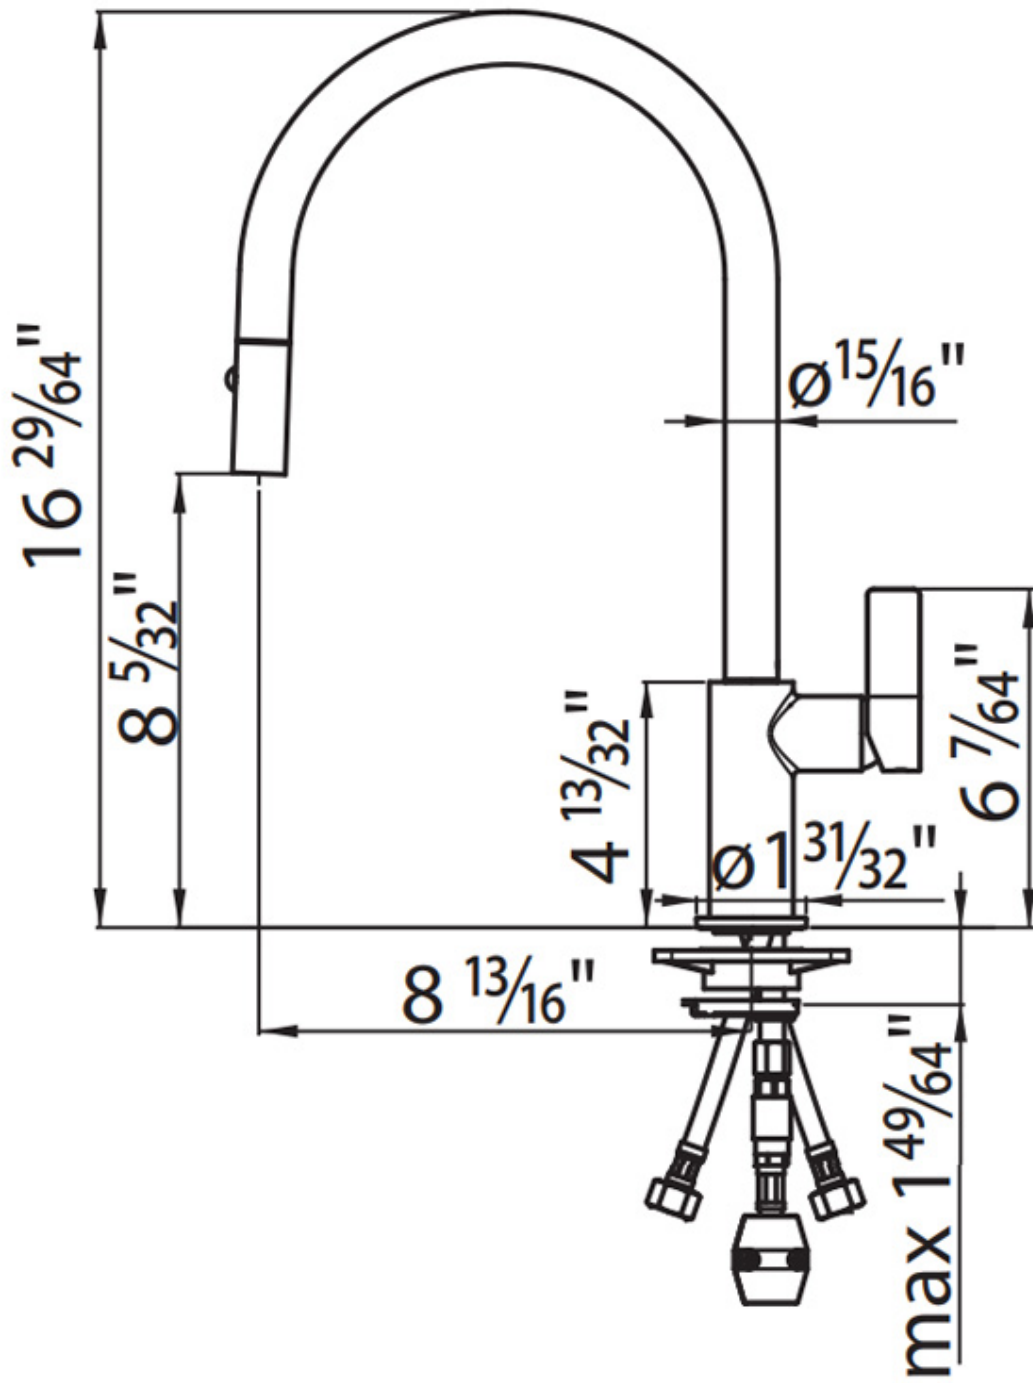

Faucet Capri

Faucets

Code: 8467 005

Single lever mixer tap with rotating barrel and extractable shower head.
Polished finish.

DETAILS

Material Brass

Texture Polished

Cartridge With ceramic discs

Rotating angle 180°

Mixer hole $\varnothing 1 \frac{3}{8}''$

Max worktop thickness $1 \frac{49}{64}''$

Max flowrate 1.75 GPM (6,6 Lt/Min)

Mixer type Single lever faucet with rotating barrel and extractable double jet shower

Notes: Strengthening plate included

FEATURES

Rotating angle All the taps have a wide angle of rotation. Some models even permit a full 360° rotation.

Strengthening plate Foster's mixer taps are equipped with the strengthening plate that offers perfect stability on any sink.

Double jet (flow and rain) Several models are equipped with a switch to easily change the flow from continuous to shower.

TECHNICAL DATA

RECOMMENDED PAIRINGS

Milano Cooktop 5 burners
7638 900

Sink Leonardo 33" x 20" - U/M
1014 660